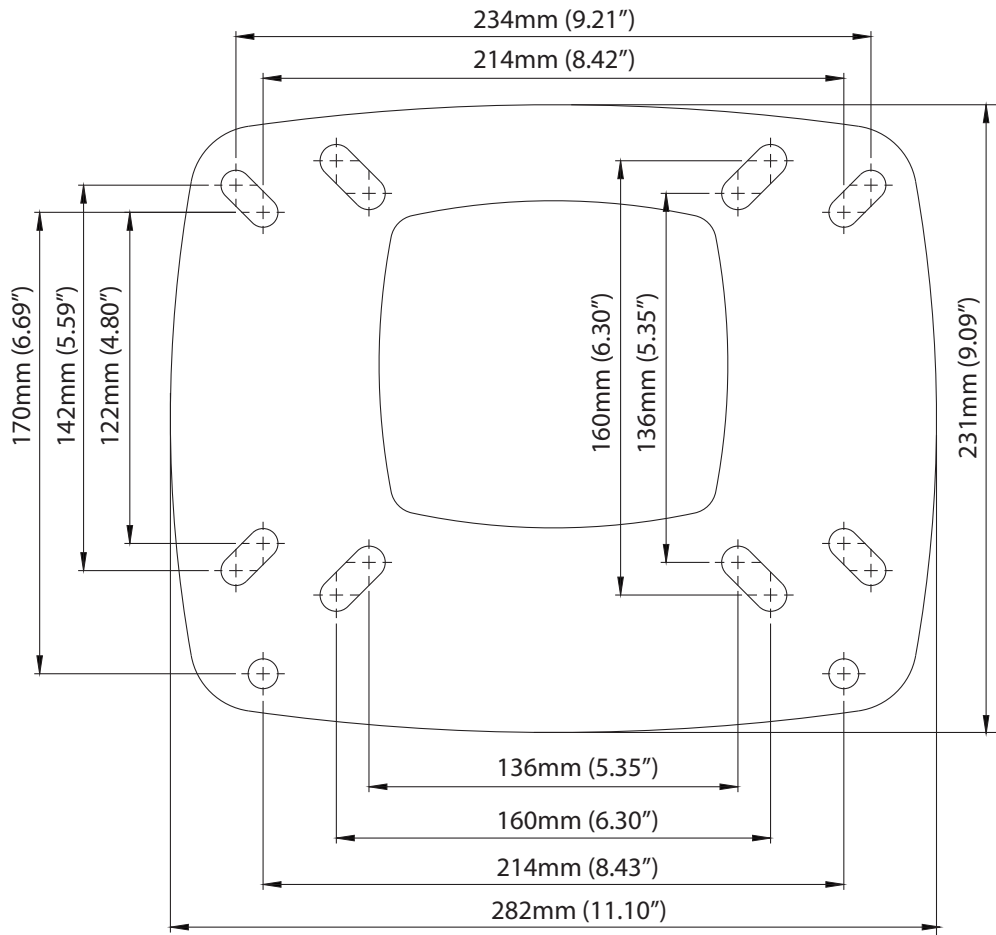

4° Wedge for Direct Radar Mount - **WD-RAD-01**

For help & information
email: technical@scanstrut.com
tel: +44 (0) 1803 863800

SCANSTRUT
designed for life at sea