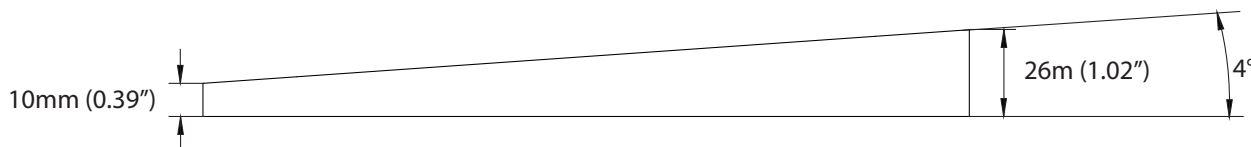

4° Wedge for Direct Radar Mount - **WD-RAD-01**

For help & information
email: technical@scanstrut.com
tel: +44 (0) 1803 863800

SCANSTRUT
designed for life at sea